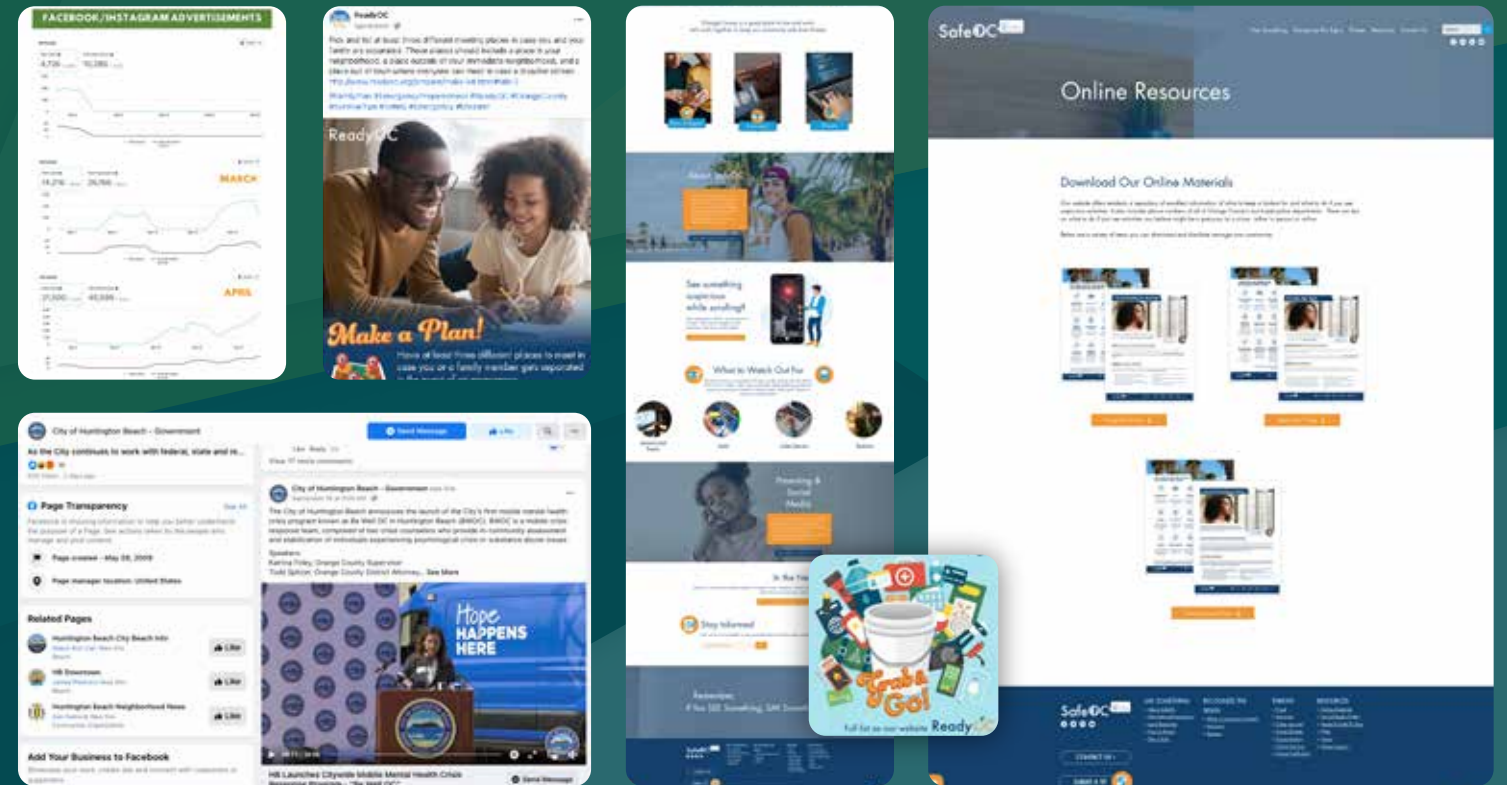

Certified minority-owned business enterprise

Certified small business enterprise

PROJECT EXAMPLES

COMMUNITY OUTREACH

DIGITAL STRATEGIES

DESIGN & PRODUCTION

ASSOCIATION MANAGEMENT